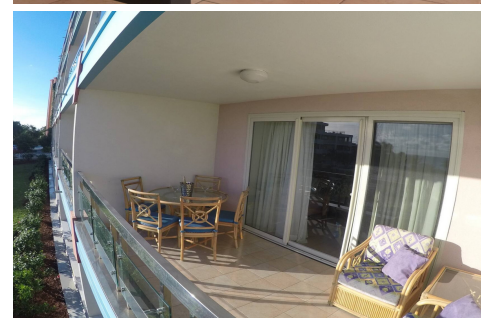

FEATURES

NOTES

Broker: Eve Marie Gravel
Cell: 011 590 690 22 26 99
emgravel@antillesrealty.com